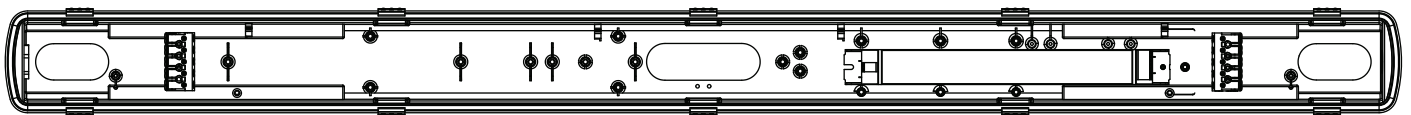

11

x6 - 600mm  
x10 - 1200mm  
x12 - 1500mm

0010474 MW ON/OFF Kit IS16578

0010467 Self Test EM kit  
 0010468 DALI Self Test EM kit IS16580

0010469 5x2.5 Throughwiring kit 600 mm  
 0010470 5x2.5 Throughwiring kit 1200 mm  
 0010471 5x2.5 Throughwiring kit 1500 mm  
 0010472 2x2.5 Throughwiring kit 1200 mm  
 0010473 2x2.5 Throughwiring kit 1500 mm IS16577