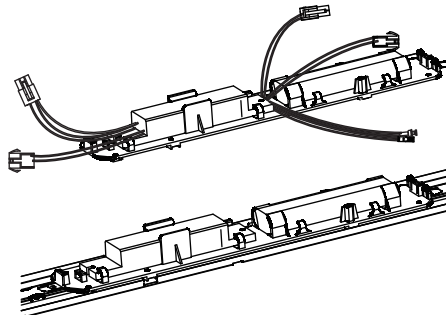

11

x6 - 600mm  
x10 - 1200mm  
x12 - 1500mm

0010474 MW ON/OFF Kit IS16578

0010467 Self Test EM kit  
 0010468 DALI Self Test EM kit IS16580

0010469 5x2.5 Throughwiring kit 600 mm  
 0010470 5x2.5 Throughwiring kit 1200 mm  
 0010471 5x2.5 Throughwiring kit 1500 mm  
 0010472 2x2.5 Throughwiring kit 1200 mm  
 0010473 2x2.5 Throughwiring kit 1500 mm IS16577